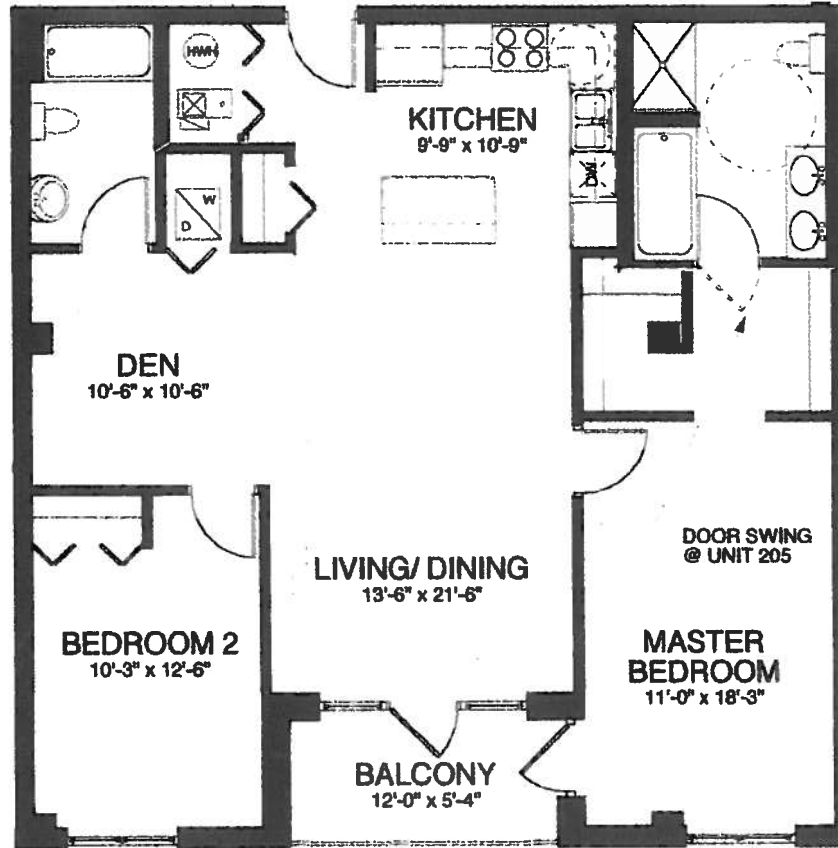

THE FOUNTAINVIEW

LINCOLN SQUARE

2326 WEST GIDDINGS STREET * CHICAGO , IL 60625

UNIT 205-405
2 Bedroom/ 2 Bath/ Den
1,300 S.F.
ANSI Type A @ unit 205

Developer's policy of continual attention to design and construction requires that materials, specifications, wall dimensions and details are always subject to change without notice. Prices are subject to change without notice.